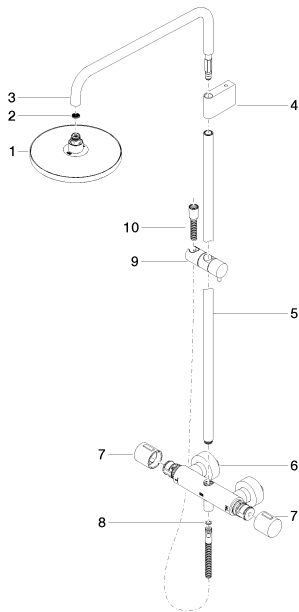

Shower - IMO

Exposed shower set - platinum

Article number: 34 459 979-08 0010

NO IMAGE

AVAILABLE

- Projection 17-3/4"
- Rainshower
- Rain shower with descaling system
- Rain shower Ø 8-5/8"
- Rain shower water flow rate limited to max. 1.8 gpm
- Diverter with integrated volume control and integrated stops
- Height from center of faucet to top of shower arm 46-1/8"
- Flanges Ø 2-3/4"
- Height from center of faucet to bottom of rainhead 38-3/4"
- Center to center 5-7/8" ± 1/2"
- Metal shower hose 68-7/8" with anti-twist device
- 1/2" connection
- Slide bar
- Internal backflow preventer.
- NOTE: Hand shower sold separately. Please see hand shower options under the miscellaneous articles section of each series.

### Dimensional drawing

All dimensions in mm / inch = mm x 0,0394

### Required article

35 080 970-90 0010

Rough-in adapter -

Shower - IMO

Exposed shower set - platinum

Article number: 34 459 979-08 0010

## Spare parts list

Number	Item Number	Designation	Number of units
1	04 12 05 092 10-08	shower	1
2	09 23 01 039 90	sieve	1
3	90 28 22 348 00-08	pipe	1
4	90 17 11 150 00-08	holder	1
5	90 28 22 349 00-08	pipe	1
6	04 17 01 250 00-08	connection	1
7	90 17 33 015 00-08	handle	2
8	09 14 20 026 90	seal	1
9	12 570 970-08	Slider - platinum	1
10	28 322 970-08	Metal shower hose 1/2" x 3/8" x 68-7/8" - platinum	1