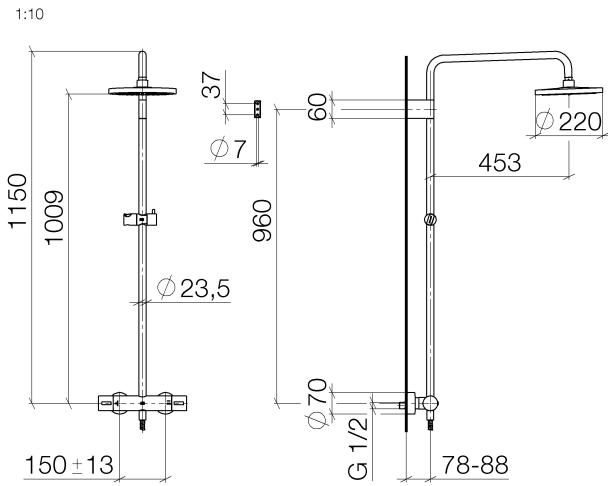

Shower - IMO

Exposed shower set - platinum

Article number: 34 459 979-08 0010

NO IMAGE

AVAILABLE

- Projection 17-3/4"
- Rainshower
- Rain shower with descaling system
- Rain shower Ø 8-5/8"
- Rain shower water flow rate limited to max. 1.8 gpm
- Diverter with integrated volume control and integrated stops
- Height from center of faucet to top of shower arm 46-1/8"
- Flanges Ø 2-3/4"
- Height from center of faucet to bottom of rainhead 38-3/4"
- Center to center 5-7/8" ± 1/2"
- Metal shower hose 68-7/8" with anti-twist device
- 1/2" connection
- Slide bar
- Internal backflow preventer.
- NOTE: Hand shower sold separately. Please see hand shower options under the miscellaneous articles section of each series.

### Dimensional drawing

All dimensions in mm / inch = mm x 0,0394

### Required article

35 080 970-90 0010

Rough-in adapter -

Shower - IMO

Exposed shower set - platinum

Article number: 34 459 979-08 0010

## Spare parts list

Number	Item Number	Designation	Number of units
1	04 12 05 092 10-08	shower	1
2	09 23 01 039 90	sieve	1
3	90 28 22 348 00-08	pipe	1
4	90 17 11 150 00-08	holder	1
5	90 28 22 349 00-08	pipe	1
6	04 17 01 250 00-08	connection	1
7	90 17 33 015 00-08	handle	2
8	09 14 20 026 90	seal	1
9	12 570 970-08	Slider - platinum	1
10	28 322 970-08	Metal shower hose 1/2" x 3/8" x 68-7/8" - platinum	1